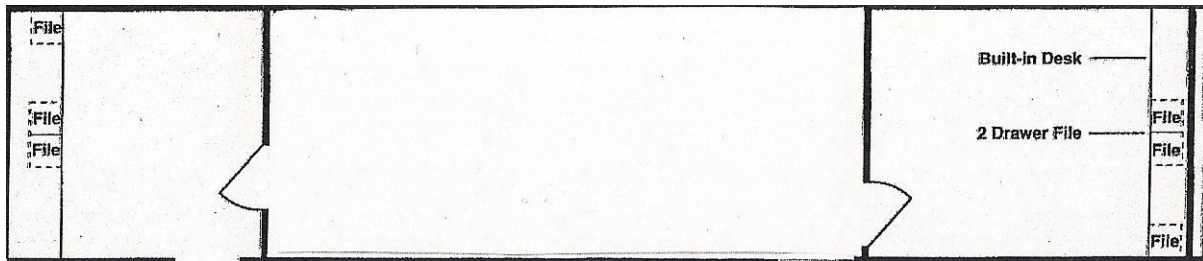

STANDARD - JOBSITE OFFICE

Sizes Range from 8'-12' wide and 20'-60' long

Electric Heat and Air Conditioning

*Floor plans and specifications can vary; Please contact the sales representative for specifics.